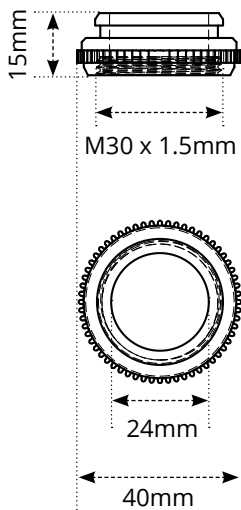

S3 Actuator Collar

WHS-M-S3-ACTADPT

Overview

The S3 Actuator Collar comes as part of the Warmup S3 Actuator and screws onto the actuator valve on the return arm of the Warmup S3 Manifold so that the actuator can be clipped on.

Dimensions

Contact

Warmup plc

www.warmup.co.uk T: 0345 345 2288
uk@warmup.com F: 0345 345 2299

Warmup plc ■ 704 Tudor Estate ■ Abbey Road ■ London ■ NW10 7UW ■ UK

Warmup GmbH ■ Ottostraße 3 ■ 27793 Wildeshausen ■ DE